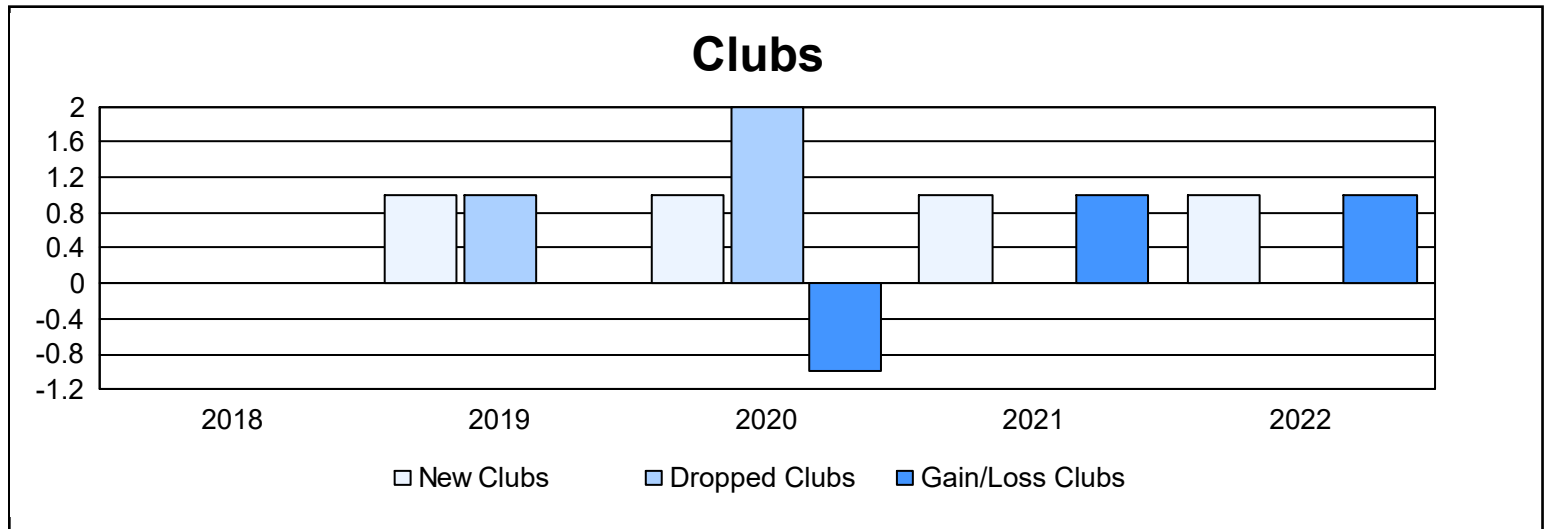

Year	New Clubs	Dropped Clubs	Gain/ Loss Clubs	New Members	Charter Members	Reinstate Members	Transfer Members	Total Member Added	Total Members Dropped	Gain/ Loss Members
2017-2018	0	0	0	38	1	3	1	43	56	-13
2018-2019	1	1	0	62	22	2	0	86	66	20
2019-2020	1	2	-1	47	22	7	4	80	82	-2
2020-2021	1	0	1	55	43	3	3	104	122	-18
2021-2022	1	0	1	48	29	1	1	79	75	4
<b>Average</b>	<b>1</b>	<b>1</b>	<b>0</b>	<b>50</b>	<b>23</b>	<b>3</b>	<b>2</b>	<b>78</b>	<b>80</b>	<b>-2</b>

### Membership Composition June 2022 Cumulative