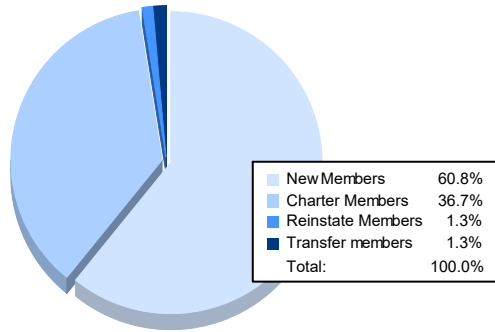

Year	New Clubs	Dropped Clubs	Gain/ Loss Clubs	New Members	Charter Members	Reinstate Members	Transfer Members	Total Member Added	Total Members Dropped	Gain/ Loss Members
2017-2018	0	0	0	38	1	3	1	43	56	-13
2018-2019	1	1	0	62	22	2	0	86	66	20
2019-2020	1	2	-1	47	22	7	4	80	82	-2
2020-2021	1	0	1	55	43	3	3	104	122	-18
2021-2022	1	0	1	48	29	1	1	79	75	4
<b>Average</b>	<b>1</b>	<b>1</b>	<b>0</b>	<b>50</b>	<b>23</b>	<b>3</b>	<b>2</b>	<b>78</b>	<b>80</b>	<b>-2</b>

### Membership Composition June 2022 Cumulative