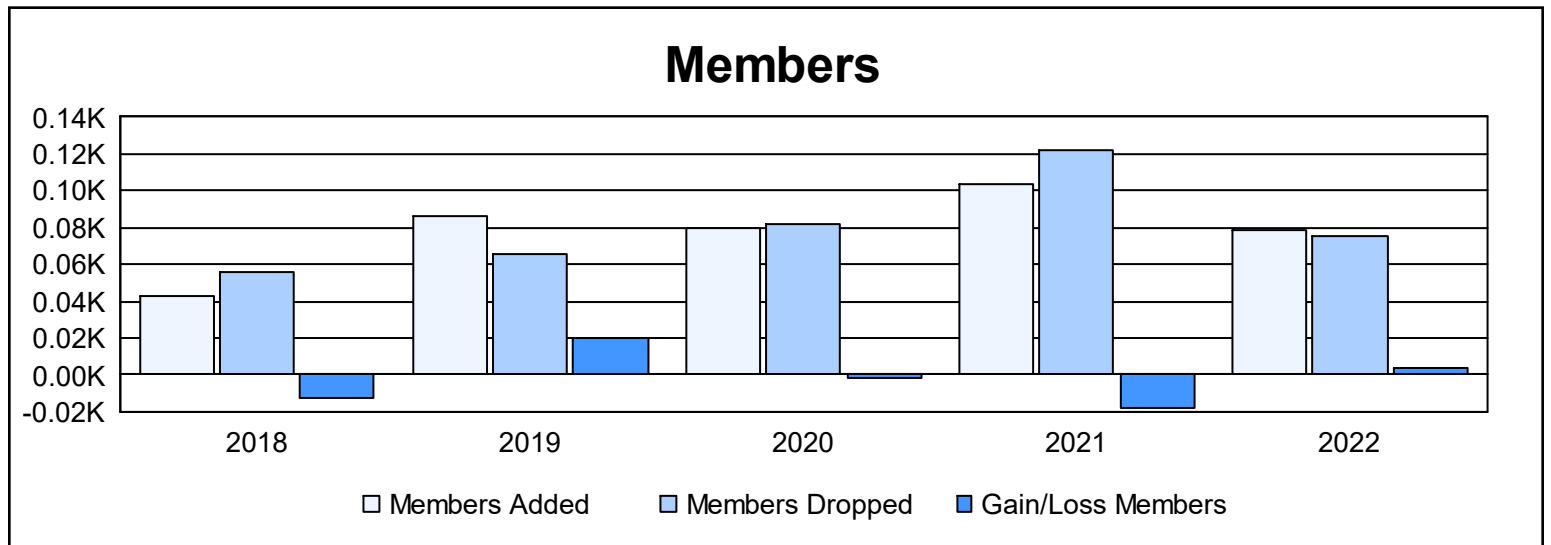

Year	New Clubs	Dropped Clubs	Gain/ Loss Clubs	New Members	Charter Members	Reinstate Members	Transfer Members	Total Member Added	Total Members Dropped	Gain/ Loss Members
2017-2018	0	0	0	38	1	3	1	43	56	-13
2018-2019	1	1	0	62	22	2	0	86	66	20
2019-2020	1	2	-1	47	22	7	4	80	82	-2
2020-2021	1	0	1	55	43	3	3	104	122	-18
2021-2022	1	0	1	48	29	1	1	79	75	4
<b>Average</b>	<b>1</b>	<b>1</b>	<b>0</b>	<b>50</b>	<b>23</b>	<b>3</b>	<b>2</b>	<b>78</b>	<b>80</b>	<b>-2</b>

### Membership Composition June 2022 Cumulative